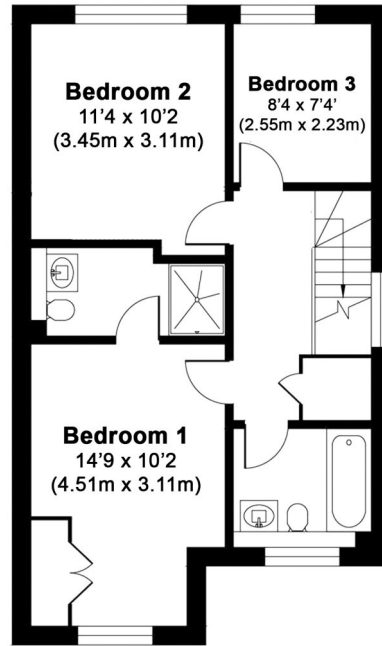

As you enter the property the stunning kitchen/breakfast room is to the front and sides onto the wide, welcoming hallway. To the rear of the property is the open plan living area with French doors that lead out onto the patio.

Upstairs there are three well-proportioned bedrooms, perfect for any growing family. The master suite is over 14 feet in length and has a stunning en-suite shower room and built-in wardrobes. Bedroom two is also a good double room and bed three is a generous single, with the family bathroom and ground floor cloakroom completing the layout.

# CRAYFORD MEAD

APPROX. GROSS INTERNAL FLOOR AREA 1050 SQ FT / 97.52 SQ METERS

**GROUND FLOOR**  
APPROX. FLOOR  
AREA 525 SQ.FT.  
(48.76 SQ.M.)

**FIRST FLOOR**  
APPROX. FLOOR  
AREA 525 SQ.FT.  
(48.76 SQ.M.)

This floorplan is for illustration purposes only and is not to scale. The position and size of doors, windows, appliances and other features are approximate.