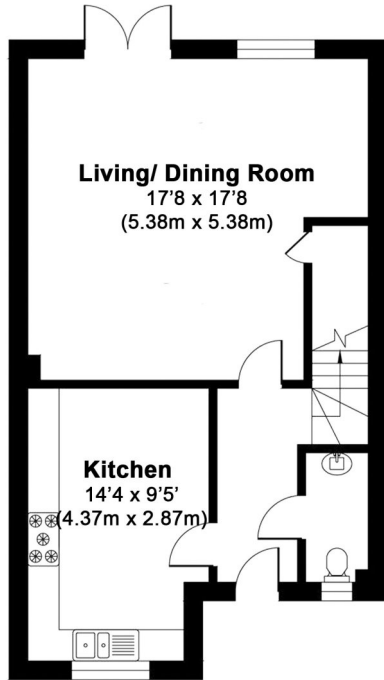

As you enter the property the stunning kitchen/breakfast room is to the front and sides onto the wide, welcoming hallway. To the rear of the property is the open plan living area with French doors that lead out onto the patio.

Upstairs there are three well-proportioned bedrooms, perfect for any growing family. The master suite is over 14 feet in length and has a stunning en-suite shower room and built-in wardrobes. Bedroom two is also a good double room and bed three is a generous single, with the family bathroom and ground floor cloakroom completing the layout.

# CRAYFORD MEAD

APPROX. GROSS INTERNAL FLOOR AREA 1050 SQ FT / 97.52 SQ METERS

**GROUND FLOOR**  
APPROX. FLOOR  
AREA 525 SQ.FT.  
(48.76 SQ.M.)

**FIRST FLOOR**  
APPROX. FLOOR  
AREA 525 SQ.FT.  
(48.76 SQ.M.)

This floorplan is for illustration purposes only and is not to scale. The position and size of doors, windows, appliances and other features are approximate.