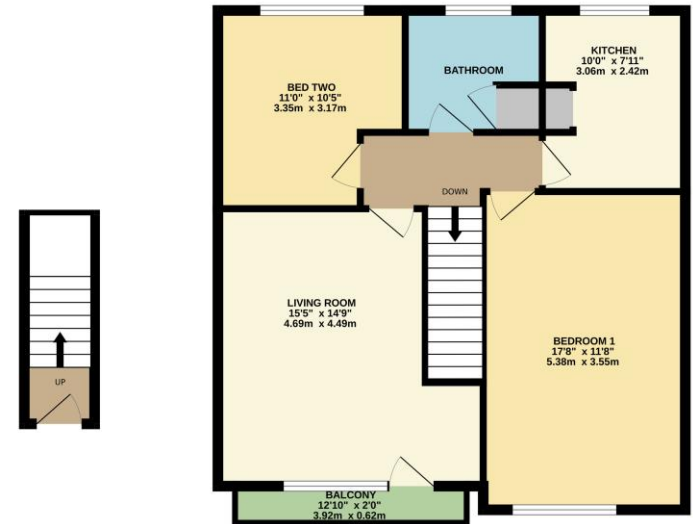

Accommodation

First floor maisonette
Hallway
Living room
Kitchen
Two double bedrooms
Bathroom
Part furnished
Unallocated parking

All details are given in good faith and are believed to be correct at time of printing. Winkworth give no representation as to their accuracy and potential purchasers or tenants must satisfy themselves by inspection or otherwise as to their correctness. No employee of Winkworth has authority to make or give any representation or warranty in relation to this property.

2ND FLOOR
659 SQ. FT. (61.26 SQ. M.) APPROX.

1ST FLOOR
699 SQ. FT. (64.57 SQ. M.) APPROX.

Basingstoke Office

10B Church Street, Basingstoke, Hampshire, RG21 7QE

01256 811730 | basingstoke@winkworth.co.uk

winkworth.co.uk/Basingstoke

Winkworth

See things differently.