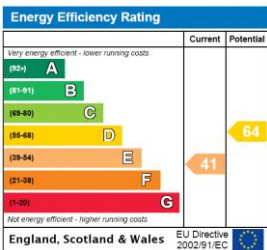

Sydenham Road, London, SE26

Approximate Area = 1439 sq ft / 133.6 sq m

For identification only - Not to scale

Floor plan produced in accordance with RICS Property Measurement Standards incorporating International Property Measurement Standards (IPMS2 Residential). © n/checom 2025. Produced for Winkworth Forest Hill and New Cross. REF: 1239349

This floorplan is for illustration purposes only and is not to scale. The position and size of doors, windows, appliances and other features are approximate.

Tenure: Leasehold

Term: 998 year and 11 months

Council Tax Band: C

Local Authority: Lewisham

Where no figures are shown, we have been unable to ascertain the information. All figures that are shown were correct at the time of printing.

Forest Hill | foresthill@winkworth.co.uk

for every step...

winkworth.co.uk

Winkworth wishes to inform prospective buyers and tenants that these particulars are a guide and act as information only. All our details are given in good faith and believed to be correct at the time of printing but they don't form part of an offer or contract. No Winkworth employee has authority to make or give any representation or warranty in relation to this property. All fixtures and fittings, whether fitted or not are deemed removable by the vendor unless stated otherwise and room sizes are measured between internal wall surfaces, including furnishings.