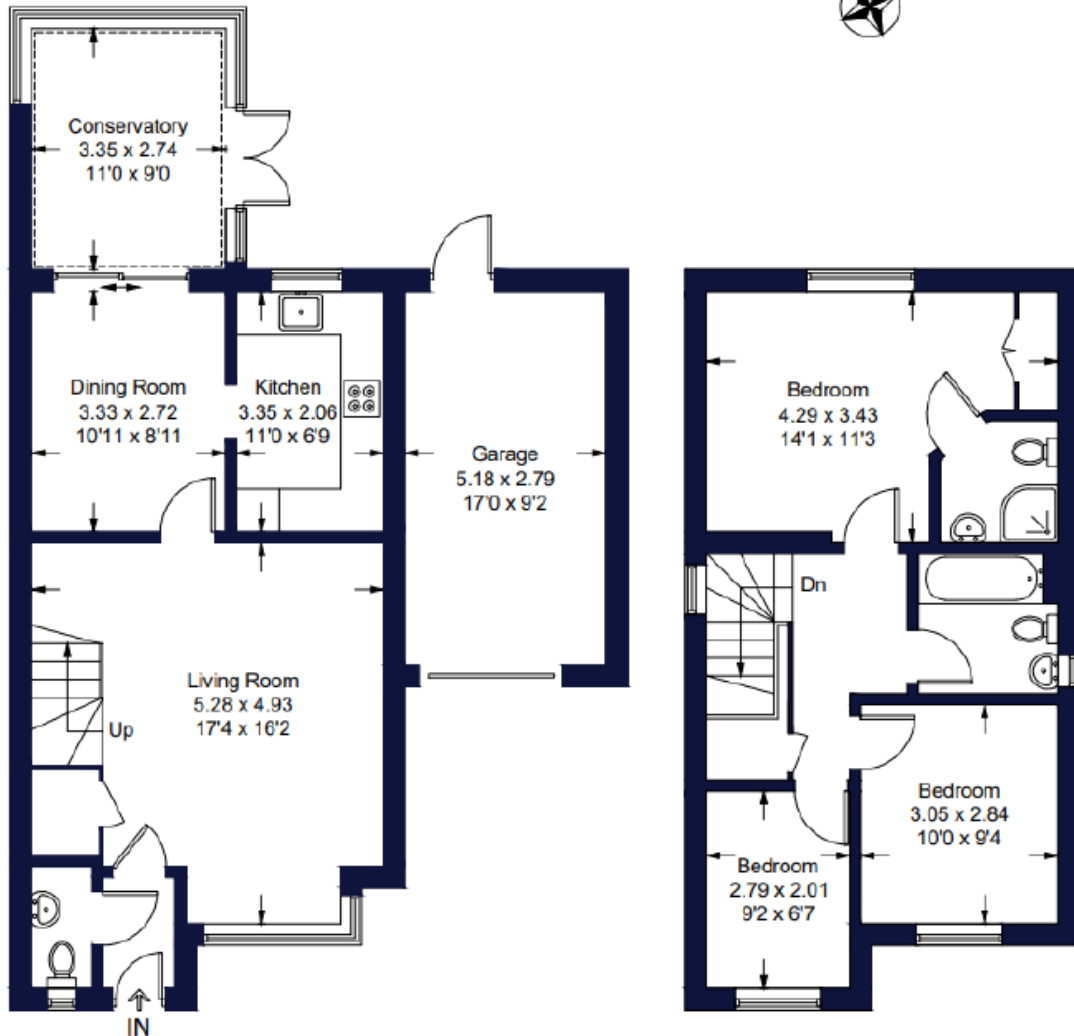

Winkworth

for every step...

winkworth.co.uk

DESCRIPTION:

Three bedroom semi-detached family home located approx. one mile from Green Park and the M4 at Junction 11 and close to local amenities and some excellent local schools. The property comprises spacious living room, separate dining room, kitchen, conservatory, three piece family bathroom, three bedrooms with the master benefitting from an en suite shower room and built in wardrobes. Further benefits include large rear garden, driveway parking and garage. Available now. Unfurnished.

AT A GLANCE

- Three bedroom semi-detached house
- Two bathrooms
- Large rear garden
- Garage & driveway
- Council tax band E
- Available now
- Unfurnished

Century Drive

Approximate Gross Internal Area = 99.5 sq m / 1071 sq ft
 Garage = 14.7 sq m / 158 sq ft
 Total = 114.2 sq m / 1229 sq ft

Winkworth

This floorplan is for illustration purposes only and is not to scale. The position and size of doors, windows, appliances and other features are approximate.

Deposit: £2,307.69

Holding Deposit: £461.53