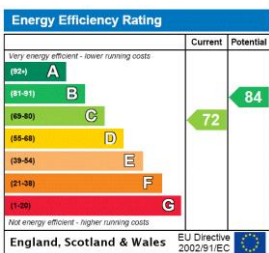

Reading | 0118 4022 300 | reading@winkworth.co.uk

Winkworth

for every step...

winkworth.co.uk

Winkworth wishes to inform prospective buyers and tenants that these particulars are a guide and act as information only. All our details are given in good faith and believed to be correct at the time of printing but they don't form part of an offer or contract. No Winkworth employee has authority to make or give any representation or warranty in relation to this property. All fixtures and fittings, whether fitted or not are deemed removable by the vendor unless stated otherwise and room sizes are measured between internal wall surfaces, including furnishings.