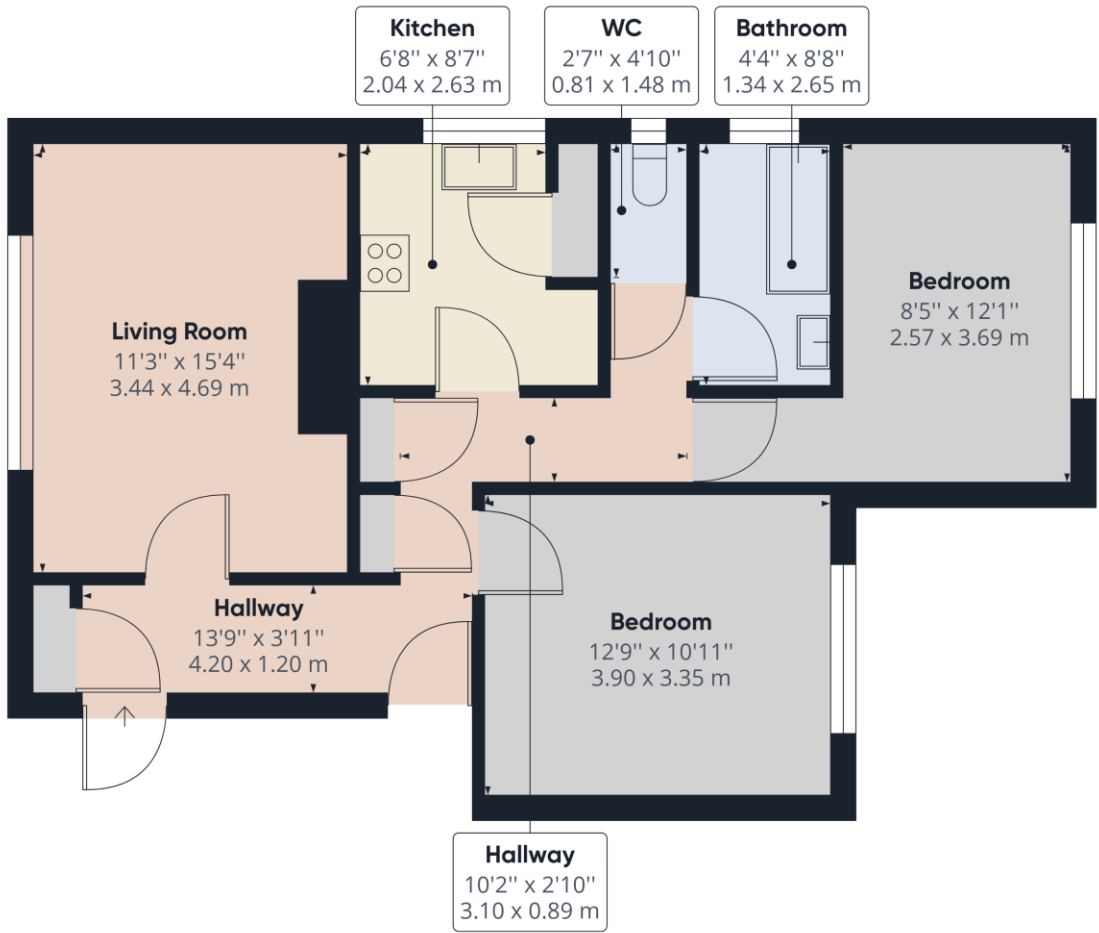

Approximate total area⁽¹⁾
674.37 ft²
62.65 m²

(1) Excluding balconies and terraces

GIRAFFE360

This floorplan is for illustration purposes only and is not to scale. The position and size of doors, windows, appliances and other features are approximate.

Deposit: £1,730.77

Holding Deposit: £346.15

Council Tax Band: B

Where no figures are shown, we have been unable to ascertain the information. All figures that are shown were correct at the time of printing.