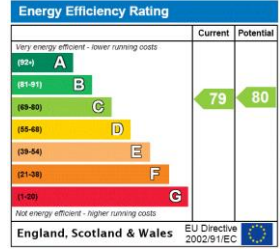

Reading | 0118 4022 300 | reading@winkworth.co.uk