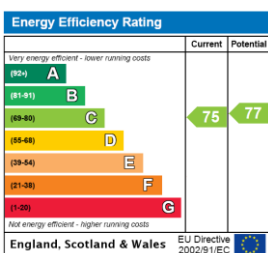

Reading | 0118 4022 300 | reading@winkworth.co.uk