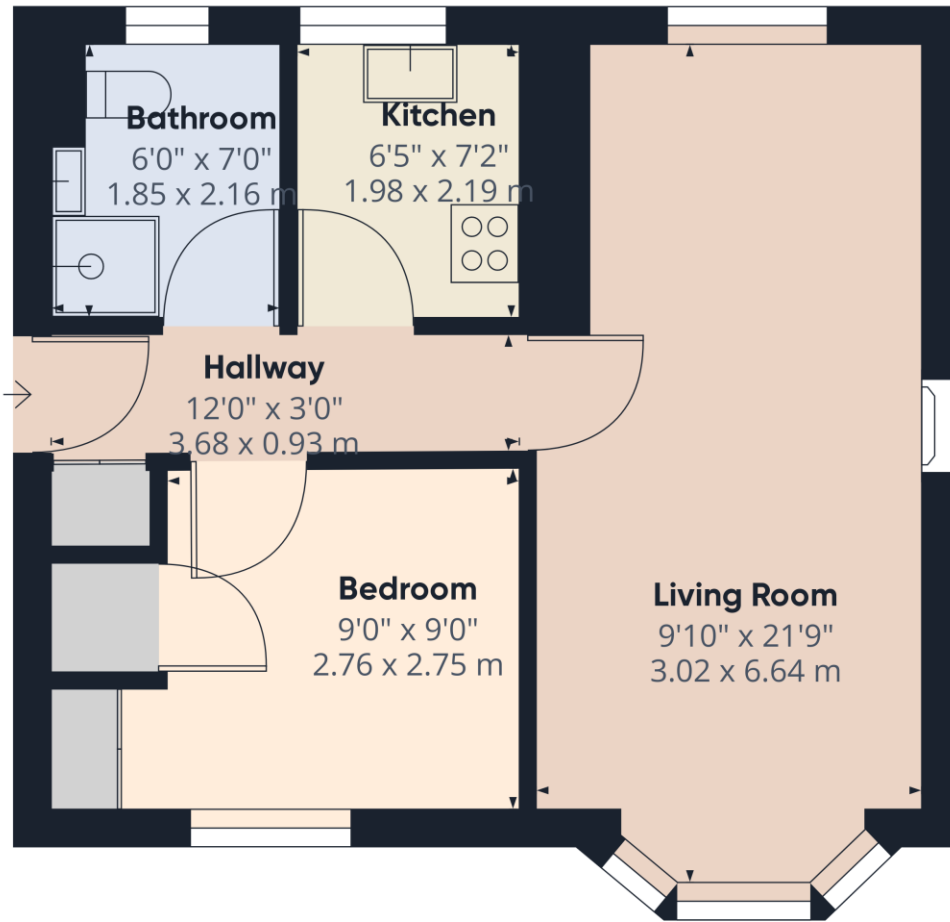

Approximate total area⁹
444.62 ft²
41.31 m²

Excluding balconies and terraces

GIRAFFE360

This floorplan is for illustration purposes only and is not to scale. The position and size of doors, windows, appliances and other features are approximate.

Deposit: £1,500.00

Holding Deposit: £300

Council Tax Band: C

Where no figures are shown, we have been unable to ascertain the information. All figures that are shown were correct at the time of printing.