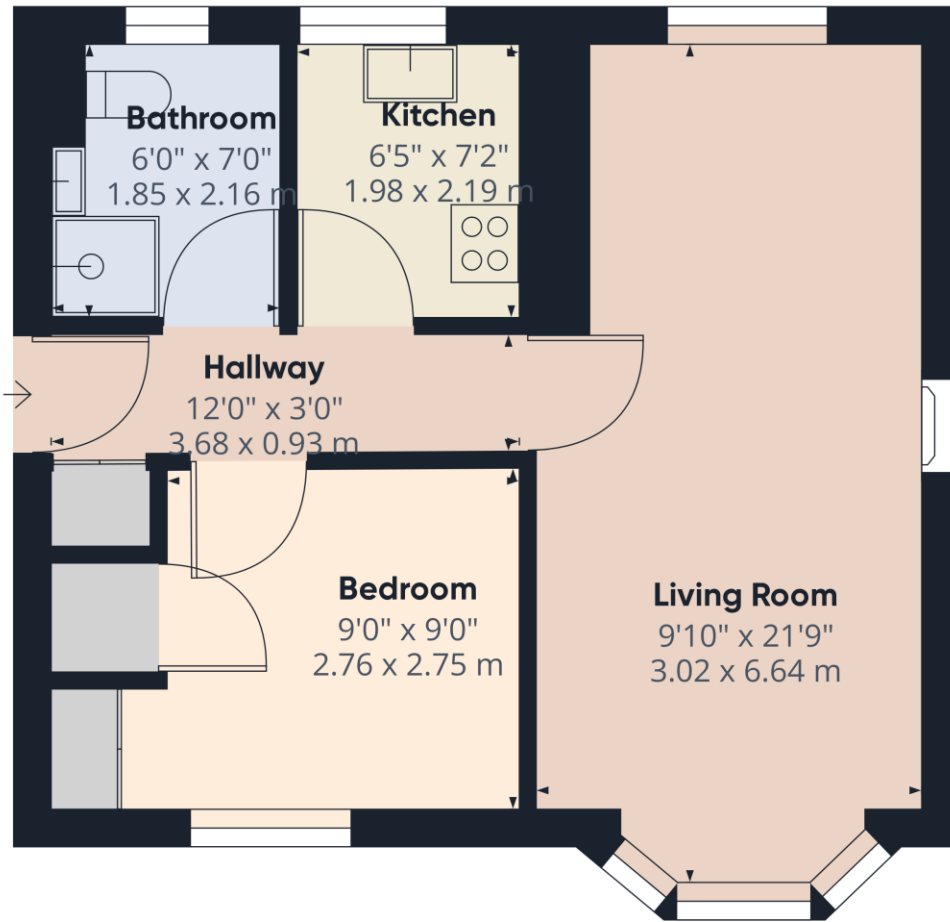

Approximate total area⁹
444.62 ft²
41.31 m²

Excluding balconies and terraces

GIRAFFE360

This floorplan is for illustration purposes only and is not to scale. The position and size of doors, windows, appliances and other features are approximate.

Deposit: £1,471.15

Holding Deposit: £294.23

Council Tax Band: C

Where no figures are shown, we have been unable to ascertain the information. All figures that are shown were correct at the time of printing.