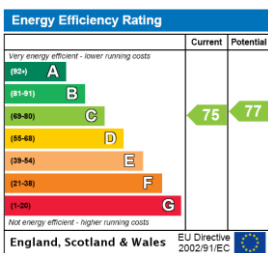

Reading | 0118 4022 300 | reading@winkworth.co.uk