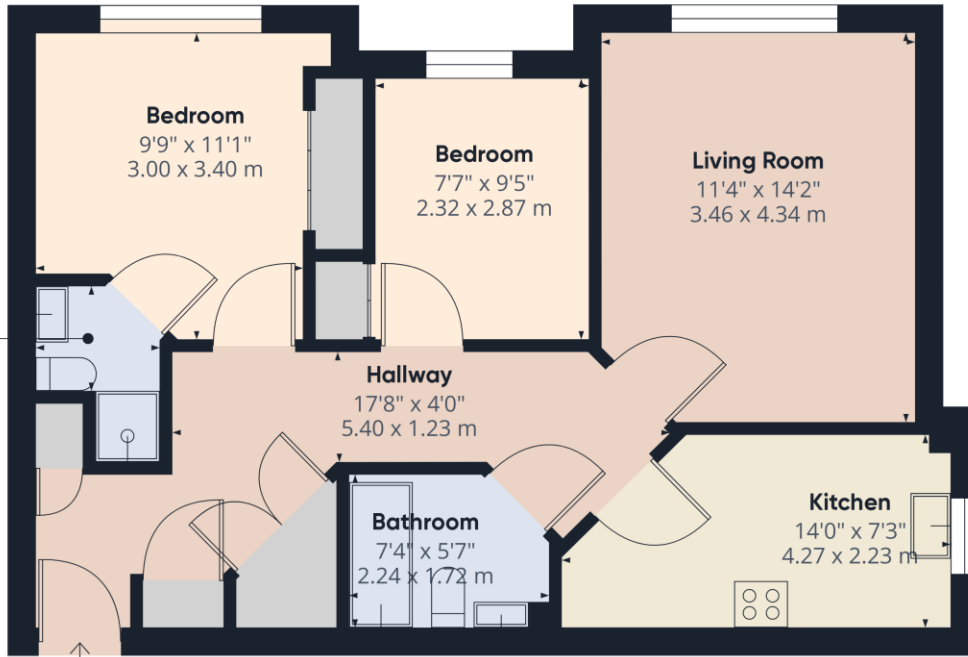

Approximate total area⁽¹⁾
656.39 ft²
60.98 m²

(1) Excluding balconies and terraces

GIRAFFE360

This floorplan is for illustration purposes only and is not to scale. The position and size of doors, windows, appliances and other features are approximate.

Deposit: £1,788.46

Holding Deposit: £357.69

Council Tax Band: C

Where no figures are shown, we have been unable to ascertain the information. All figures that are shown were correct at the time of printing.