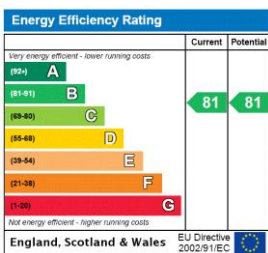

Reading | 0118 4022 300 | reading@winkworth.co.uk

Winkworth

for every step...

winkworth.co.uk

Winkworth wishes to inform prospective buyers and tenants that these particulars are a guide and act as information only. All our details are given in good faith and believed to be correct at the time of printing but they don't form part of an offer or contract. No Winkworth employee has authority to make or give any representation or warranty in relation to this property. All fixtures and fittings, whether fitted or not are deemed removable by the vendor unless stated otherwise and room sizes are measured between internal wall surfaces, including furnishings.