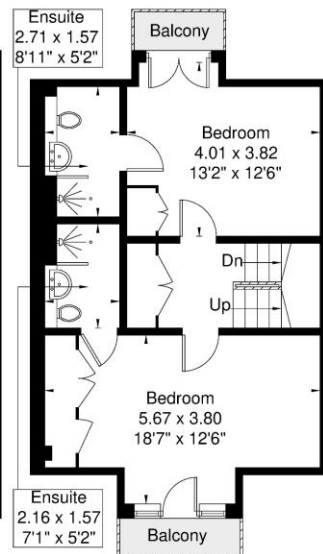

ACCOMMODATION

Leasehold
5 Bedrooms
2 Reception Rooms
3 Bathrooms, House
Patio
Balcony
Off Street Parking
Porter/Concierge
River View

Tallow Road

Approximate Gross Internal Area = 169.1 sq m / 1820 sq ft
 Eaves Storage / Reduced Headroom = 5.2 sq m / 56 sq ft
 Total = 174.3 sq m / 1876 sq ft

= Reduced headroom below 1.5m / 5'0"

Third Floor
 17.9 sq m / 192 sq ft
 Reduced Headroom
 5.2 sq m / 56 sq ft

Ground Floor
 51.8 sq m / 557 sq ft

First Floor
 51.8 sq m / 557 sq ft

Second Floor
 47.6 sq m / 512 sq ft

Winkworth

Although every attempt has been made to ensure accuracy, all measurements are approximate.
 The floorplan is for illustrative purposes only and not to scale.
 © www.perspective.co.uk

This floorplan is for illustration purposes only and is not to scale. The position and size of doors, windows, appliances and other features are approximate.