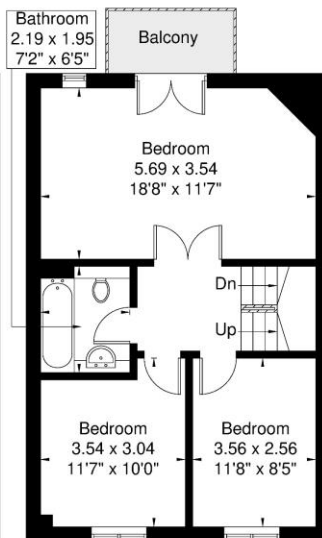

ACCOMMODATION

Leasehold
5 Bedrooms
2 Reception Rooms
3 Bathrooms, House
Patio
Balcony
Off Street Parking
Porter/Concierge
River View

Tallow Road

Approximate Gross Internal Area = 169.1 sq m / 1820 sq ft
 Eaves Storage / Reduced Headroom = 5.2 sq m / 56 sq ft
 Total = 174.3 sq m / 1876 sq ft

= Reduced headroom below 1.5m / 5'0"

Third Floor
 17.9 sq m / 192 sq ft
 Reduced Headroom
 5.2 sq m / 56 sq ft

Ground Floor
 51.8 sq m / 557 sq ft

First Floor
 51.8 sq m / 557 sq ft

Second Floor
 47.6 sq m / 512 sq ft

Winkworth

Although every attempt has been made to ensure accuracy, all measurements are approximate.
 The floorplan is for illustrative purposes only and not to scale.
 © www.perspective.co.uk

This floorplan is for illustration purposes only and is not to scale. The position and size of doors, windows, appliances and other features are approximate.