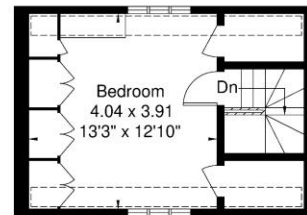

ACCOMMODATION

Leasehold
5 Bedrooms
2 Reception Rooms
3 Bathrooms, House
Patio
Balcony
Off Street Parking
Porter/Concierge
River View

Tallow Road

Approximate Gross Internal Area = 169.1 sq m / 1820 sq ft
 Eaves Storage / Reduced Headroom = 5.2 sq m / 56 sq ft
 Total = 174.3 sq m / 1876 sq ft

= Reduced headroom below 1.5m / 5'0"

Third Floor
 17.9 sq m / 192 sq ft
 Reduced Headroom
 5.2 sq m / 56 sq ft

Ground Floor
 51.8 sq m / 557 sq ft

First Floor
 51.8 sq m / 557 sq ft

Second Floor
 47.6 sq m / 512 sq ft

Winkworth

Although every attempt has been made to ensure accuracy, all measurements are approximate.
 The floorplan is for illustrative purposes only and not to scale.
 © www.perspective.co.uk

This floorplan is for illustration purposes only and is not to scale. The position and size of doors, windows, appliances and other features are approximate.