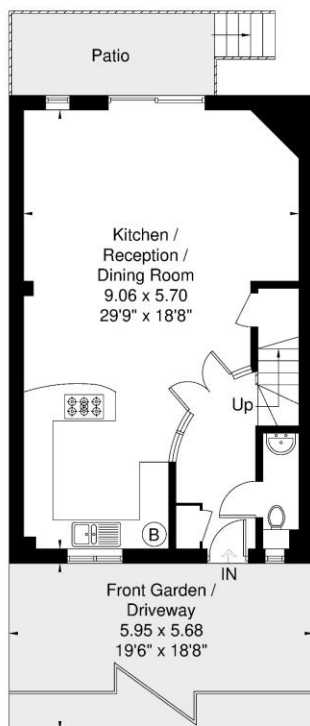

ACCOMMODATION

Leasehold
5 Bedrooms
2 Reception Rooms
3 Bathrooms, House
Patio
Balcony
Off Street Parking
Porter/Concierge
River View

Tallow Road

Approximate Gross Internal Area = 169.1 sq m / 1820 sq ft
 Eaves Storage / Reduced Headroom = 5.2 sq m / 56 sq ft
 Total = 174.3 sq m / 1876 sq ft

= Reduced headroom below 1.5m / 5'0"

Third Floor
 17.9 sq m / 192 sq ft
 Reduced Headroom
 5.2 sq m / 56 sq ft

Ground Floor
 51.8 sq m / 557 sq ft

First Floor
 51.8 sq m / 557 sq ft

Second Floor
 47.6 sq m / 512 sq ft

Winkworth

Although every attempt has been made to ensure accuracy, all measurements are approximate.
 The floorplan is for illustrative purposes only and not to scale.
 © www.perspective.co.uk

This floorplan is for illustration purposes only and is not to scale. The position and size of doors, windows, appliances and other features are approximate.