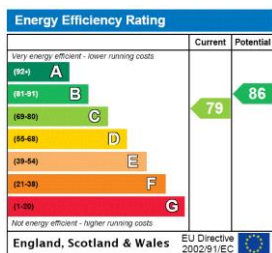

Winkworth

Although every attempt has been made to ensure accuracy, all measurements are approximate.
 The floorplan is for illustrative purposes only and not to scale.
 © www.perspective.co.uk

This floorplan is for illustration purposes only and is not to scale. The position and size of doors, windows, appliances and other features are approximate.