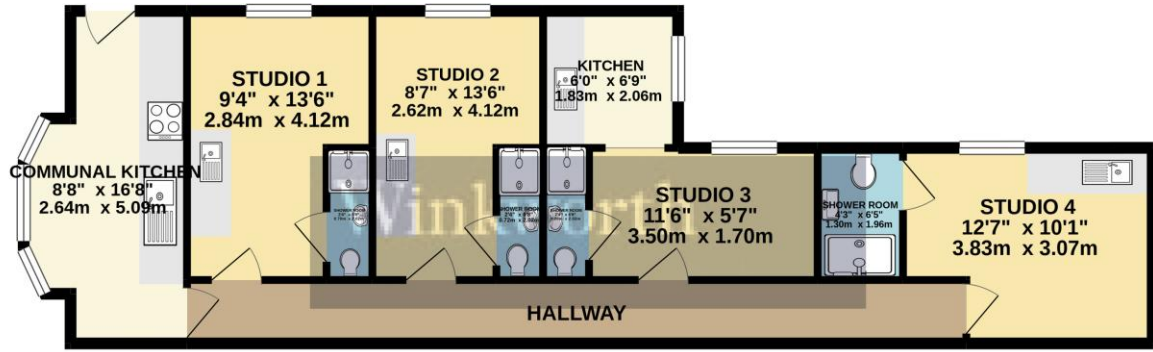

GROUND FLOOR 763 sq.ft. (70.9 sq.m.) approx.