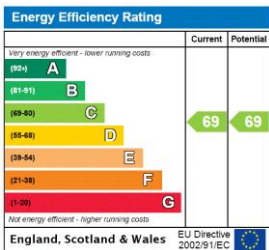

This floorplan is for illustration purposes only and is not to scale. The position and size of doors, windows, appliances and other features are approximate.

Deposit: £836.54

Holding Deposit: £167.30

Where no figures are shown, we have been unable to ascertain the information. All figures that are shown were correct at the time of printing.

Reading | 0118 4022 300 | reading@winkworth.co.uk