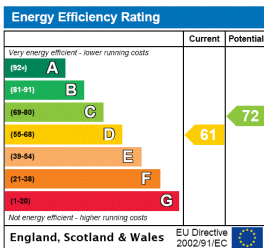

Highbury | 0207 989 7000 | highbury@winkworth.co.uk

Winkworth

for every step...

winkworth.co.uk

Winkworth wishes to inform prospective buyers and tenants that these particulars are a guide and act as information only. All our details are given in good faith and believed to be correct at the time of printing but they don't form part of an offer or contract. No Winkworth employee has authority to make or give any representation or warranty in relation to this property. All fixtures and fittings, whether fitted or not are deemed removable by the vendor unless stated otherwise and room sizes are measured between internal wall surfaces, including furnishings.