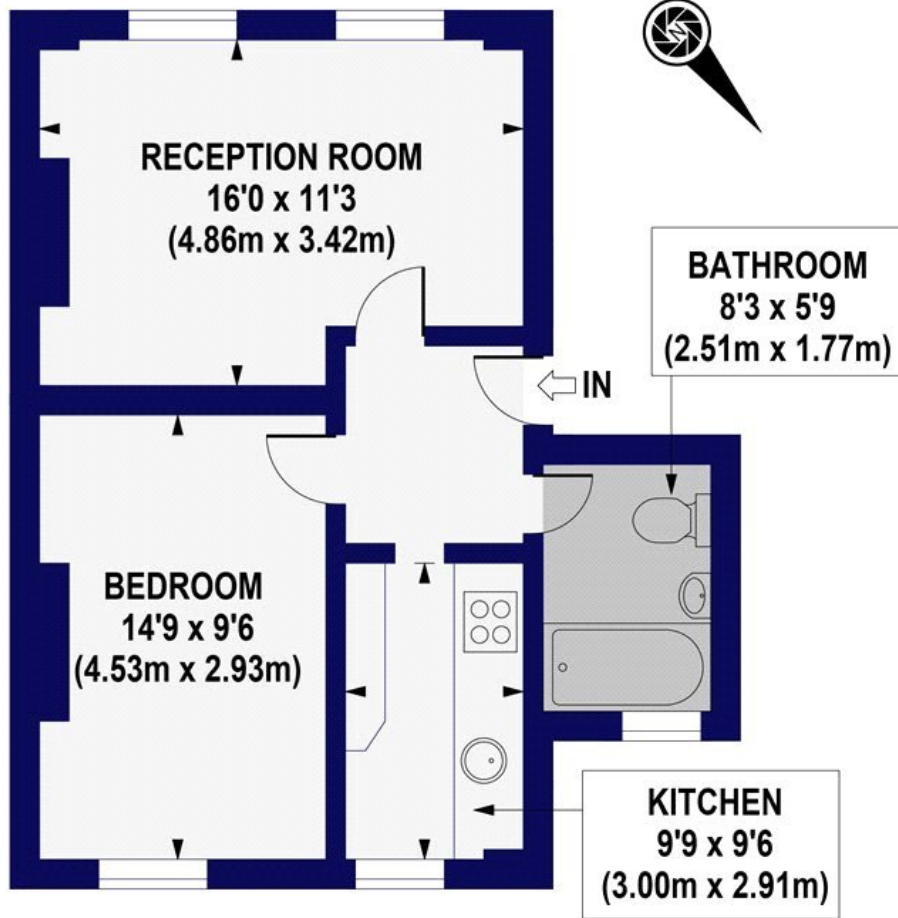

Winkworth

for every step...

winkworth.co.uk

DESCRIPTION:

Offering a well presented living space finished in neutral décor, this fabulous one bedroom flat is well located and features modern light and airy living space. The property comprises a reception room, separate kitchen, spacious bedroom and bathroom. St Pauls Road offers excellent transport links; Highbury & Islington Station is only a short walking distance away and there are also excellent bus links. The

ACCOMMODATION

Long Let, 1 Bedrooms, 1 Reception Rooms, 1 Bathrooms, Flat/Apartment, First Floor, Period, Town/City, Furnished, 482 Approx Sq Ft

ST PAUL'S ROAD

Total approx. floor area 486 sq ft. / 45.18 sq.m

FIRST FLOOR

All measurements of walls, doors, windows, fittings and appliances, including their size and location, are shown as standard sizes and do not constitute any warranty or representation by the seller, their agent or CP Creative. Any intending purchaser must satisfy himself by inspection or otherwise as to the correctness of the information contained in these plans

Winkworth

This floorplan is for illustration purposes only and is not to scale. The position and size of doors, windows, appliances and other features are approximate.

Highbury | 0207 989 7000 | highbury@winkworth.co.uk