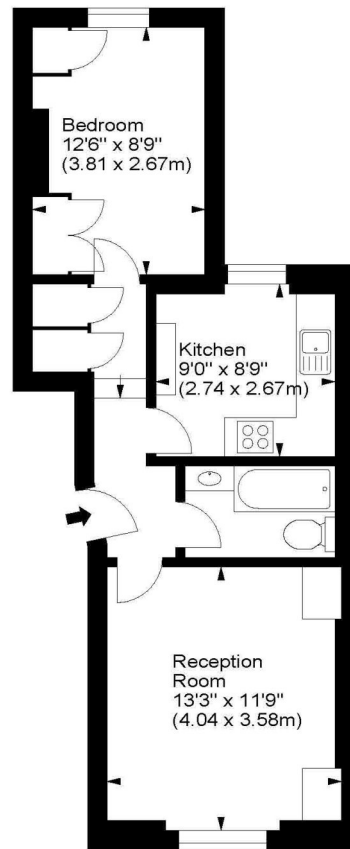

ALDERNEY STREET, UK, SW1V

£550,000

TO BE ADVISED

This fabulous flat is bright and spacious and presented in excellent decorative order throughout. Accommodation comprises a spacious reception room with traditionally high ceilings, bathroom with underfloor heating, modern fully fitted kitchen and large double bedroom with built-in wardrobes. Additional storage space is provided throughout the flat.

Alderney Street, SW1V

Approx. Gross Internal Area
450 Sq Ft - 41.81 Sq M

Ground Floor

winkworth wishes to inform prospective buyers and tenants that these particulars are a guide and act as information only. All our details are given in good faith and believed to be correct at the time of printing but they don't form part of an offer or contract. No winkworth employee has authority to make or give any representation or warranty in relation to this property. All fixtures and fittings, whether fitted or not are deemed removable by the vendor unless stated otherwise and room sizes are measured between internal wall surfaces - including fireplaces.