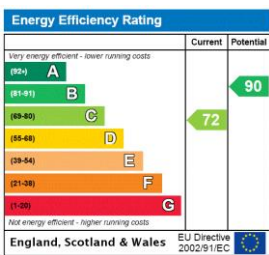

Borehamwood | 020 8953 8899 | borehamwood@winkworth.co.uk

for every step...

winkworth.co.uk

Winkworth wishes to inform prospective buyers and tenants that these particulars are a guide and act as information only. All our details are given in good faith and believed to be correct at the time of printing but they don't form part of an offer or contract. No Winkworth employee has authority to make or give any representation or warranty in relation to this property. All fixtures and fittings, whether fitted or not are deemed removable by the vendor unless stated otherwise and room sizes are measured between internal wall surfaces, including furnishings.