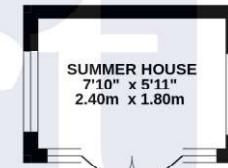

Immaculate Throughout
Detached Bungalow
Sought After Location
Two Double Bedrooms
Direct Views Over Nature Reserve
Pretty Rear Garden
Guest Cloakroom
Block Paved Driveway
Tandem Garage

EPC C | Council Tax Band E

01202 434365
ferndown@winkworth.co.uk

TOTAL FLOOR AREA : 1291 sq.ft. (120.0 sq.m.) approx.

Whilst every attempt has been made to ensure the accuracy of the floorplan contained here, measurements of doors, windows, rooms and any other items are approximate and no responsibility is taken for any error, omission or mis-statement. This plan is for illustrative purposes only and should be used as such by any prospective purchaser. The services, systems and appliances shown have not been tested and no guarantee as to their operability or efficiency can be given.
Made with Metropix ©2023