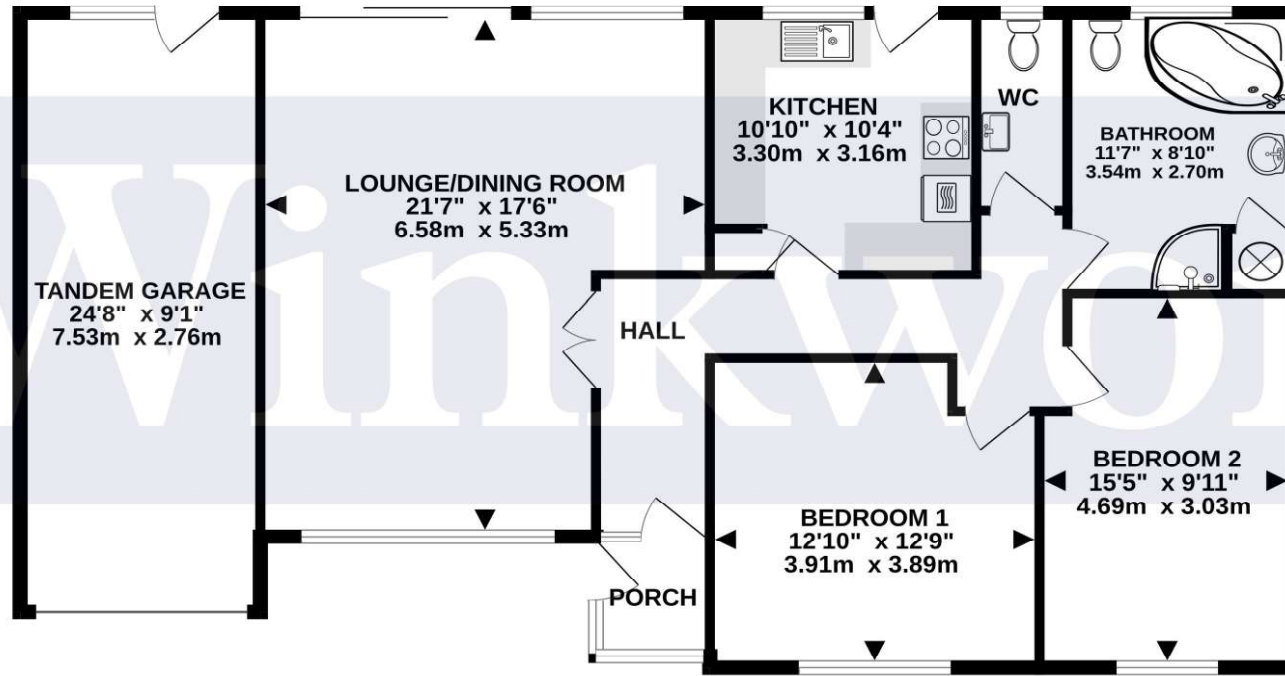

Immaculate Throughout
Detached Bungalow
Sought After Location
Two Double Bedrooms
Direct Views Over Nature Reserve
Pretty Rear Garden
Guest Cloakroom
Block Paved Driveway
Tandem Garage

EPC C | Council Tax Band E

01202 434365
ferndown@winkworth.co.uk

TOTAL FLOOR AREA : 1291 sq.ft. (120.0 sq.m.) approx.

Whilst every attempt has been made to ensure the accuracy of the floorplan contained here, measurements of doors, windows, rooms and any other items are approximate and no responsibility is taken for any error, omission or mis-statement. This plan is for illustrative purposes only and should be used as such by any prospective purchaser. The services, systems and appliances shown have not been tested and no guarantee as to their operability or efficiency can be given.
Made with Metropix ©2023