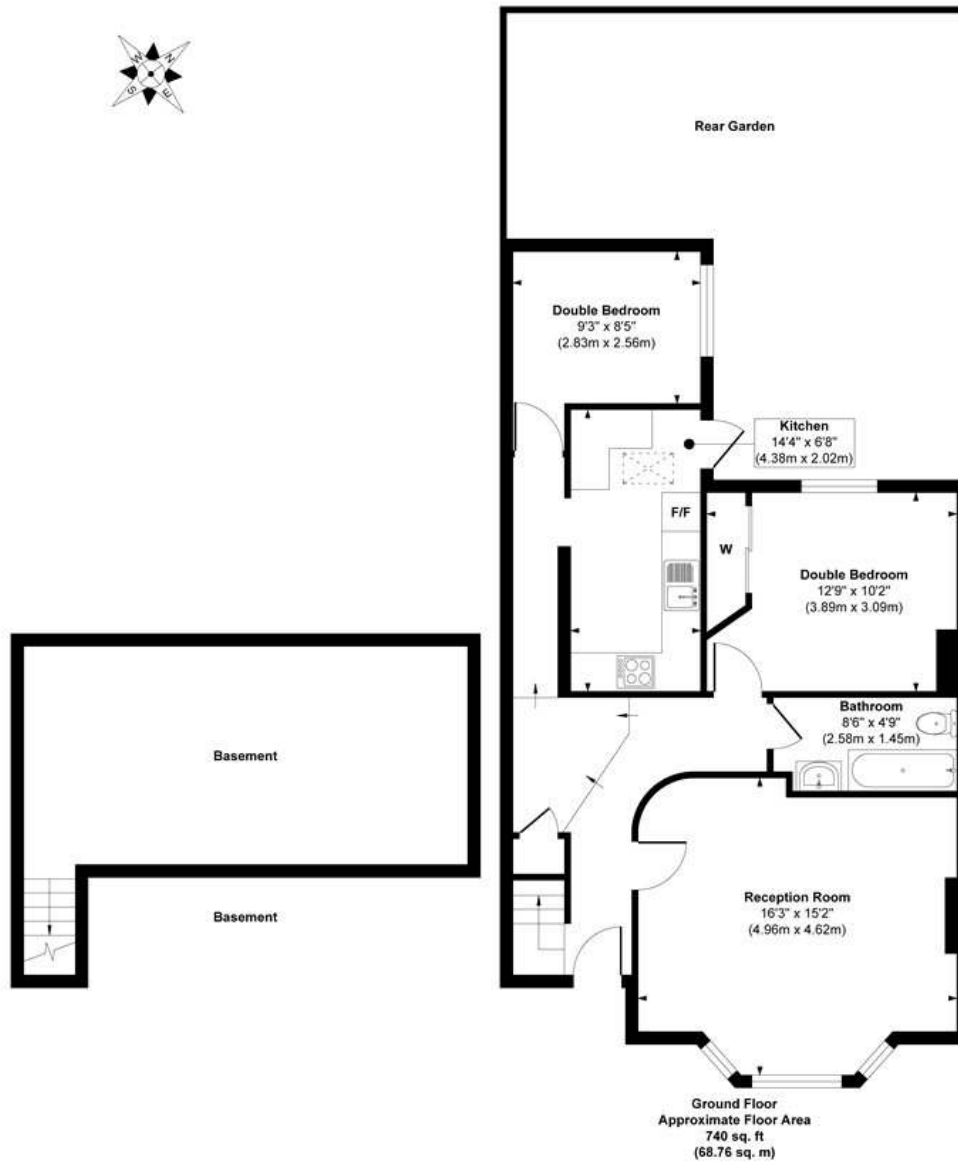

The property benefits from a spacious, high ceilinged reception, two good double bedrooms, modern kitchen, bathroom and private garden to rear. Peckham Rye and East Dulwich stations are within easy reach and therefore connections onto the overground for multiple London terminals. This is a fantastic flat in a superb location.

Dulwich | 020 8299 2722 | dulwich@winkworth.co.uk

Tenure Share Of Freehold | Council Tax Band C – London Borough of Southwark |
Service Charge TBC | Ground Rent TBC

winkworth.co.uk

AT A GLANCE

- Two Double Bedrooms
- Ground Floor Garden Flat
- Reception Room
- Modern Kitchen
- Modern Bathroom
- Cellar
- Superb Location

Winkworth

See things differently

Hinckley Road

Approx. Gross Internal Floor Area 740 sq. ft / 68.76 sq. m

Illustration for identification purposes only, measurements are approximate, not to scale.
Produced by Elements Property

This floorplan is for illustration purposes only and is not to scale. The position and size of doors, windows, appliances and other features are approximate.

Dulwich | 020 8299 2722 | dulwich@winkworth.co.uk