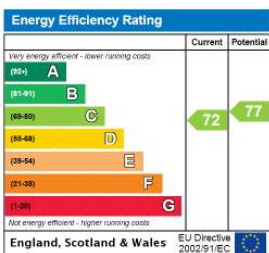

Dulwich | 020 8299 2722 | dulwich@winkworth.co.uk