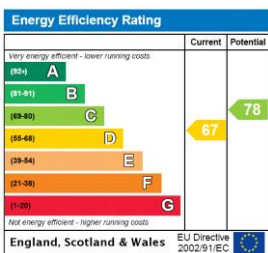

(1) Excluding balconies and terraces

GIRAFFE360

This floorplan is for illustration purposes only and is not to scale. The position and size of doors, windows, appliances and other features are approximate.