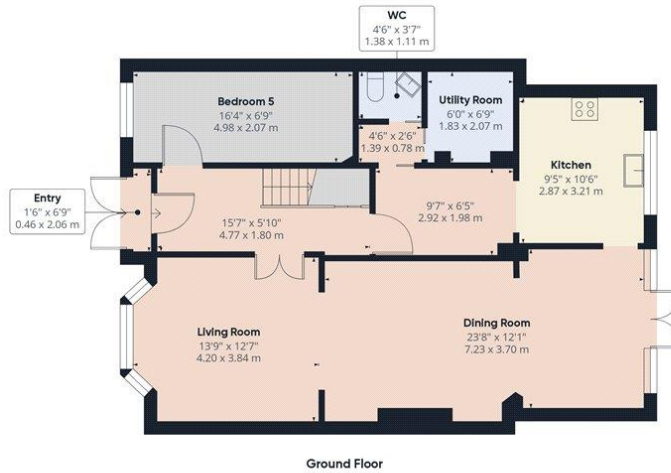

Approximate total area⁽¹⁾
1567.44 ft²
145.62 m²