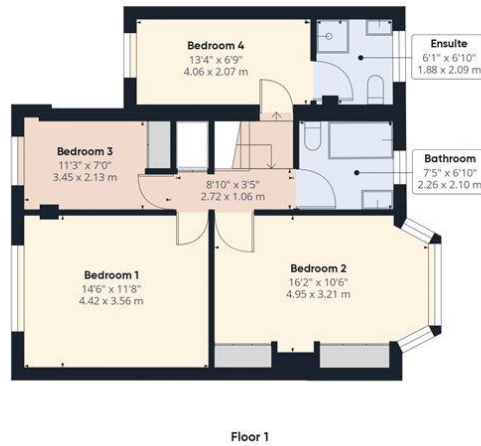

Approximate total area⁽¹⁾
1567.44 ft²
145.62 m²

(1) Excluding balconies and terraces

GIRAFFE360

This floorplan is for illustration purposes only and is not to scale. The position and size of doors, windows, appliances and other features are approximate.

Tenure: Freehold

Council Tax Band: E

Where no figures are shown, we have been unable to ascertain the information. All figures that are shown were correct at the time of printing.