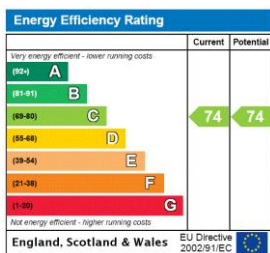

Deposit: £1,788.46

Holding Deposit: £357.69

Council Tax Band: B

Where no figures are shown, we have been unable to ascertain the information. All figures that are shown were correct at the time of printing.