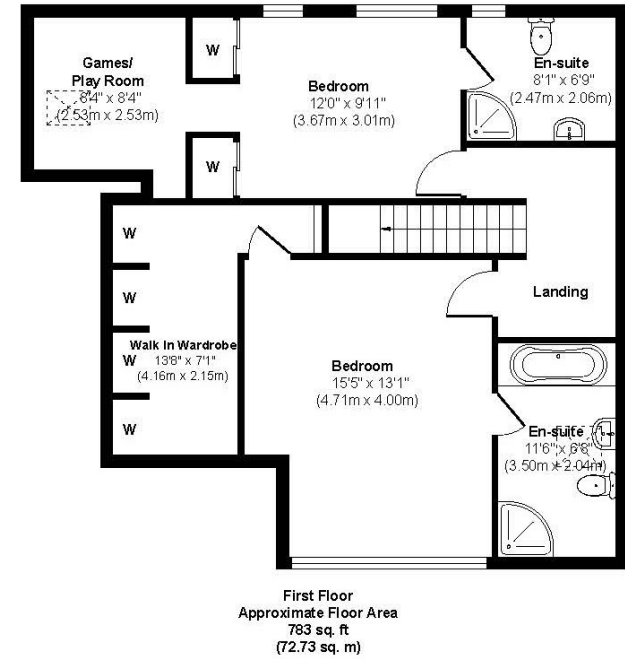

Just a few of the properties features include an 85ft private west facing garden, state of the art home office, a double garage, secure parking for multiple vehicles and a car port.

Approached via gates this property has an abundance of light and flowing reception space which compliments versatile accommodation that will suit a range of buyers needs.

Four Double Bedrooms
Detached House
Double Garage
Sought After Location
Gated Driveway For Several Vehicles
Open Plan Kitchen/Breakfast/Dining Room
Utility Room
Orangery
State Of The Art Home Office
Secluded 85ft West Facing Garden
Bedroom With En-suite & Walk In Wardrobe

EPC C | Council Tax Band G

01202 434365
ferndown@winkworth.co.uk

Chine Walk

Approx. Gross Internal Floor Area 2605 sq. ft / 242.00 sq. m
 Illustration for identification purposes only, measurements approximate, not to scale.