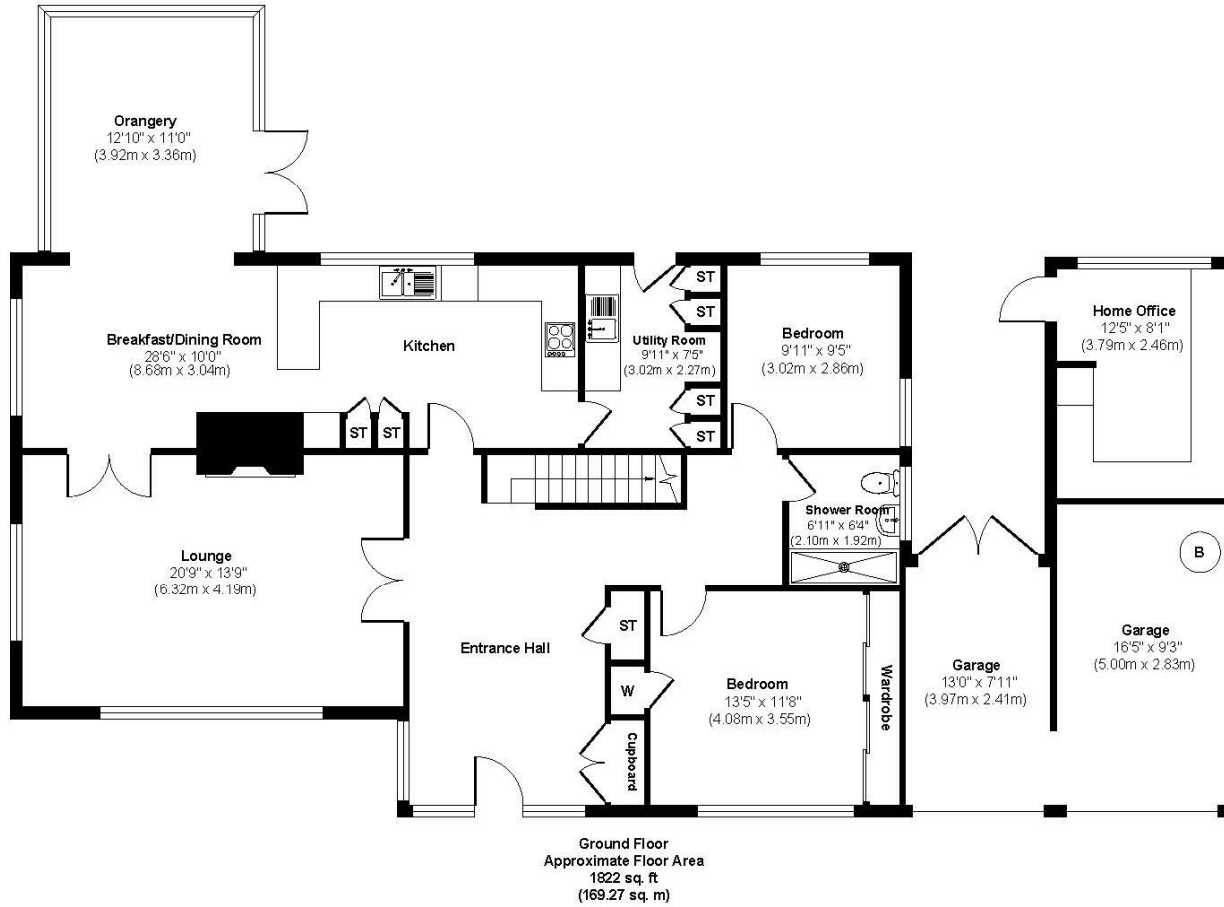

Chine Walk

West Parley, Ferndown BH22 8PT

GUIDE PRICE £975,000

Winkworth

GUIDE PRICE £975,000
FREEHOLD

This stunning and extremely spacious four double bedroom three bathroom detached family home is positioned on a plot in excess of ¼ of an acre in a convenient and sought after area of West Parley.

Just a few of the properties features include an 85ft private west facing garden, state of the art home office, a double garage, secure parking for multiple vehicles and a car port.

Approached via gates this property has an abundance of light and flowing reception space which compliments versatile accommodation that will suit a range of buyers needs.

Four Double Bedrooms
Detached House
Double Garage
Sought After Location
Gated Driveway For Several Vehicles
Open Plan Kitchen/Breakfast/Dining Room
Utility Room
Orangery
State Of The Art Home Office
Secluded 85ft West Facing Garden
Bedroom With En-suite & Walk In Wardrobe

EPC C | Council Tax Band G

01202 434365
ferndown@winkworth.co.uk

Chine Walk

Approx. Gross Internal Floor Area 2605 sq. ft / 242.00 sq. m
 Illustration for identification purposes only, measurements approximate, not to scale.