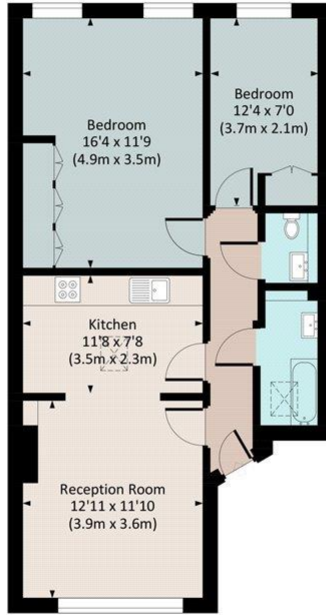

ELGIN CRESCENT, W11

Approximate Gross Internal Area
61.3 sq m / 659 sq ft

THIRD FLOOR

This floorplan is for illustration purposes only and is not to scale. The position and size of doors, windows, appliances and other features are approximate.

Deposit: £0.00

Holding Deposit:

Council Tax Band: F

Where no figures are shown, we have been unable to ascertain the information. All figures that are shown were correct at the time of printing.