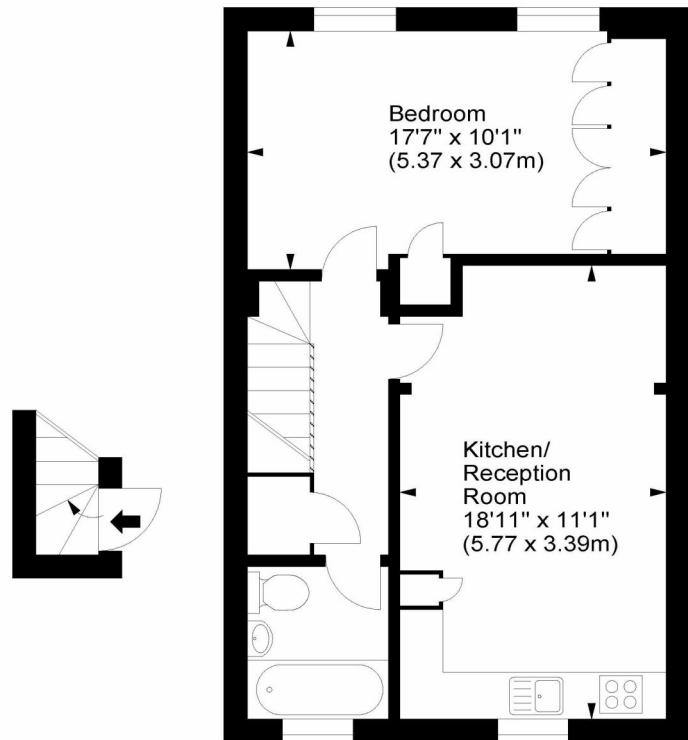

ST GEORGES DRIVE, SW1V, SW1V

£2,275 PER MONTH

FURNISHED

This is a lovely flat located in a prime position on the corner of Warwick Square.

Covering some 520 square feet the flat offers fantastic views from the windows in the principal rooms. The large bedroom runs the full width of the building and offers excellent storage. The reception room is incredibly bright and open plan to the smart kitchen.

The cosy living area boasts a wall mounted gas fire with a dining table close to the kitchen. There is a modern bathroom next to a tall utility/laundry cupboard.

winkworth wishes to inform prospective buyers and tenants that these particulars are a guide and act as information only. All our details are given in good faith and believed to be correct at the time of printing but they don't form part of an offer or contract. No winkworth employee has authority to make or give any representation or warranty in relation to this property. All fixtures and fittings, whether fitted or not are deemed removable by the vendor unless stated otherwise and room sizes are measured between internal wall surfaces, including fireplaces.

St. Georges Drive, SW1

Approx. Gross Internal Area
520 Sq Ft - 48.31 Sq M

Third Floor
Entrance

Fourth Floor

For illustration purposes only. Not to scale.
All measurements are taken and shown at floor level.
www.r3photography.co.uk © Photography / Floor Plans / Lease Plans / EPCs